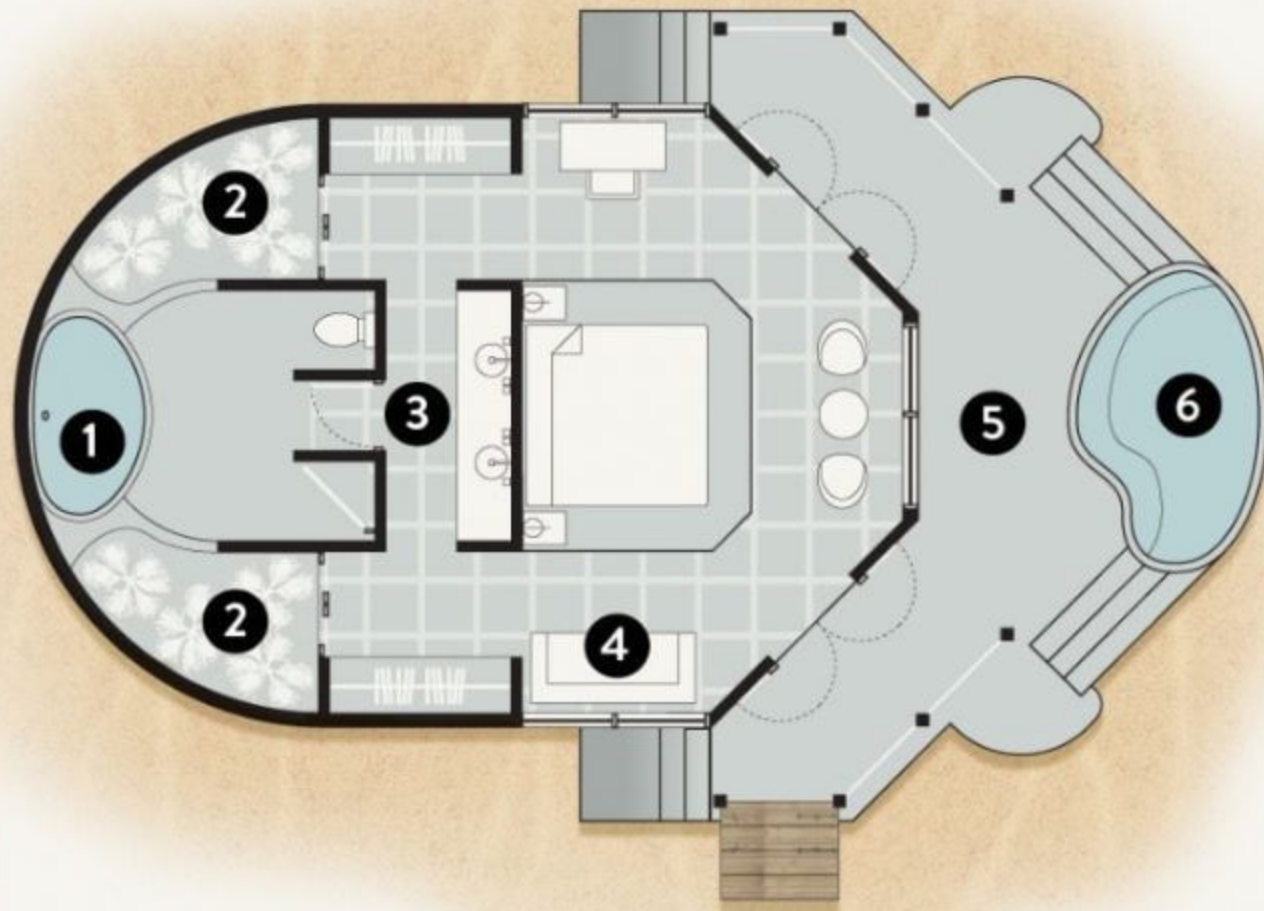

DELUXE VILLA SIZE: 87 SQ M

1. Jacuzzi
2. Garden
3. Bathroom
4. Sofa
5. Outside deck
6. Plunge pool