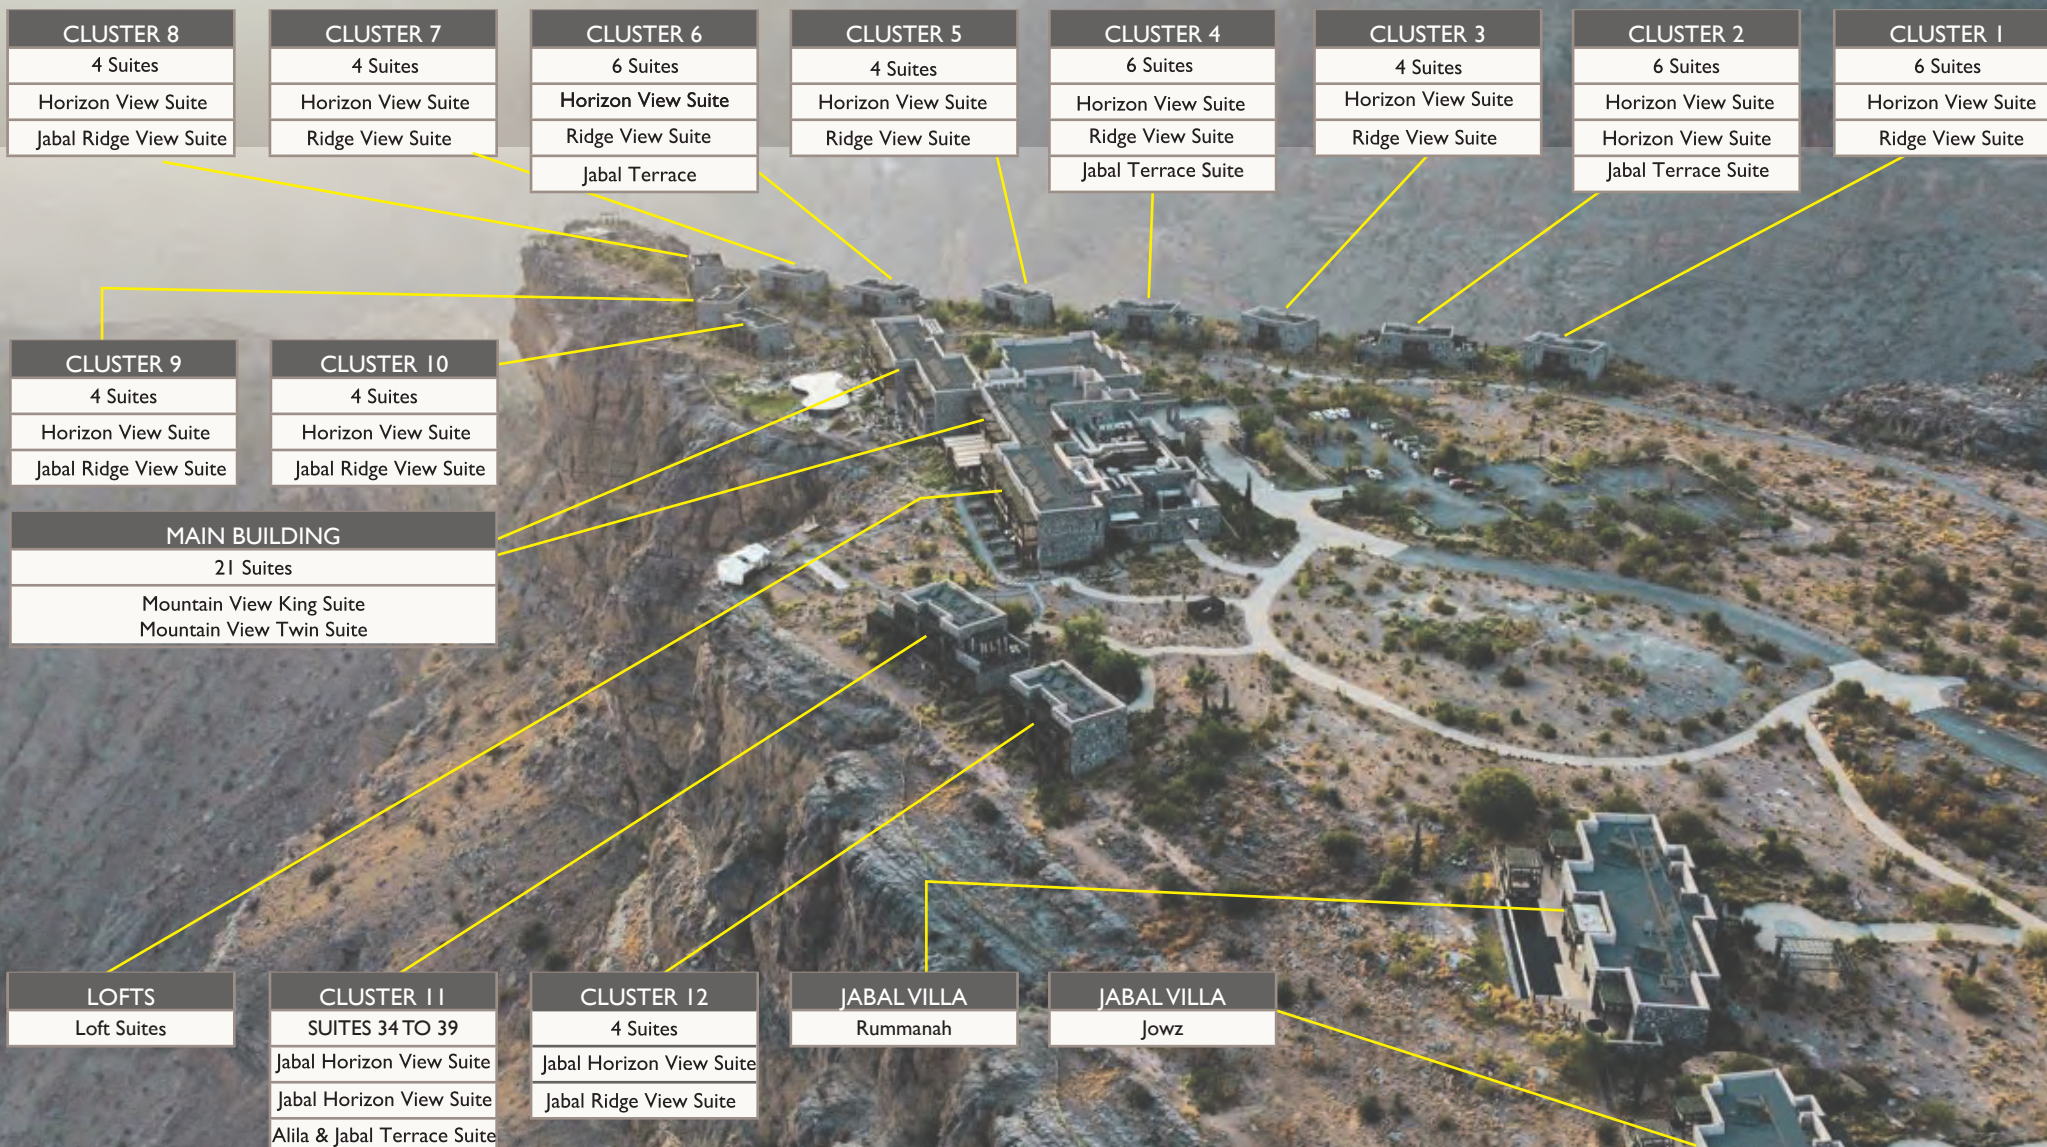

RESORT LAYOUT

CLUSTER 8
4 Suites
Horizon View Suite
Jabal Ridge View Suite

CLUSTER 7
4 Suites
Horizon View Suite
Ridge View Suite

CLUSTER 6
6 Suites
Horizon View Suite
Ridge View Suite
Jabal Terrace

CLUSTER 5
4 Suites
Horizon View Suite
Ridge View Suite

CLUSTER 4
6 Suites
Horizon View Suite
Ridge View Suite
Jabal Terrace Suite

CLUSTER 3
4 Suites
Horizon View Suite
Ridge View Suite

CLUSTER 2
6 Suites
Horizon View Suite
Horizon View Suite
Jabal Terrace Suite

CLUSTER 1
6 Suites
Horizon View Suite
Ridge View Suite

CLUSTER 9
4 Suites
Horizon View Suite
Jabal Ridge View Suite

CLUSTER 10
4 Suites
Horizon View Suite
Jabal Ridge View Suite

MAIN BUILDING
21 Suites
Mountain View King Suite
Mountain View Twin Suite

LOFTS
Loft Suites

CLUSTER 11
SUITES 34 TO 39
Jabal Horizon View Suite
Jabal Horizon View Suite
Alila & Jabal Terrace Suite

CLUSTER 12
4 Suites
Jabal Horizon View Suite
Jabal Ridge View Suite

JABAL VILLA
Rummanah