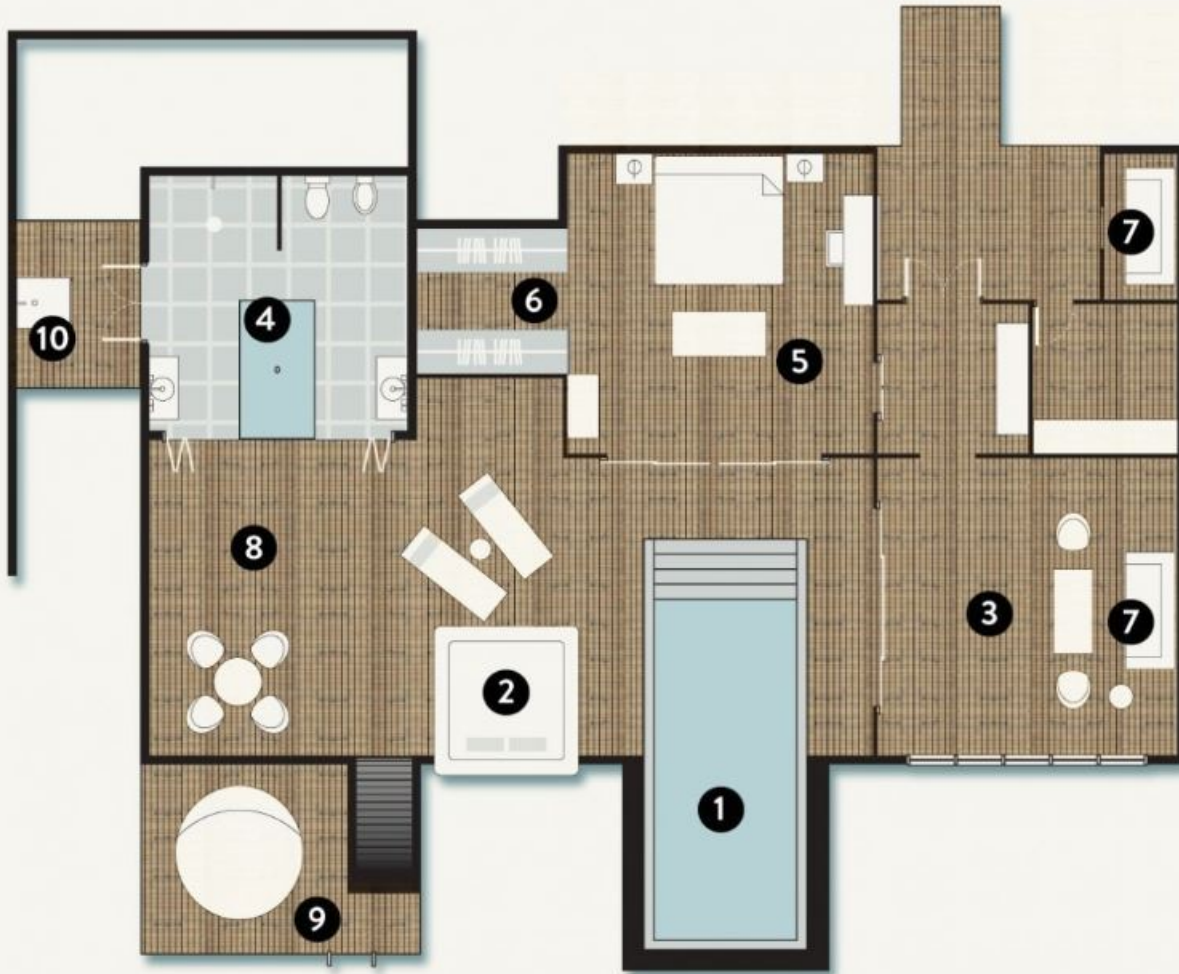

COCO RESIDENCE SIZE: 184 SQ M

- 1. Pool
- 2. Daybed
- 3. Lounge
- 4. Bath
- 5. Bedroom
- 6. Dressing room
- 7. Sofa
- 8. Sundeck
- 9. Lower deck
- 10. Outside shower