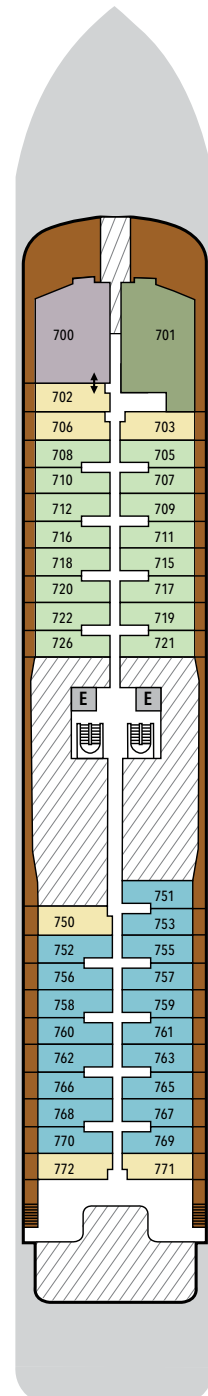

SILVER ENDEAVOUR – Deck Plans

DECK 3

Mud Room
Marina

DECK 4

Explorer Lounge
La Dame
Connoisseur's Corner
Il Terrazzino
The Restaurant

DECK 5

Arts Café
Beauty Salon
Reception
Future Cruise Sales
Fitness Centre
Otium Spa
Boutique
Pool Deck

DECK 6

Whirlpool
The Bow

DECK 7

Suites

DECK 8

Suites

DECK 9

Observation Lounge
Library

DECK 10

Sun Deck

SUITE CATEGORIES

- Owner's Suite ●
- Grand Suite ●
- Silver Suite ●
- Premium Veranda Suite ●
- Deluxe Veranda Suite ●
- Superior Veranda Suite ●
- Classic Veranda Suite ●

SPECIFICATIONS

- IMO Polar Code rating PC6
- Crew 200
- Officers International
- Guests 200
- Tonnage 20,449
- Length 539 Feet/ 164.40 Metres
- Width 93 Feet/28.35 Metres
- Speed 19 Knots
- Passenger Decks 8
- Disabled Suites ♿
- Connecting suites ⬆️
- Built 2021
- Registry Bahamas

Deckplans are for illustration purposes only and may be subject to change.

Suite diagrams shown are for illustration purposes only and may vary from actual square footage. Please refer to suite specifications for square footage.