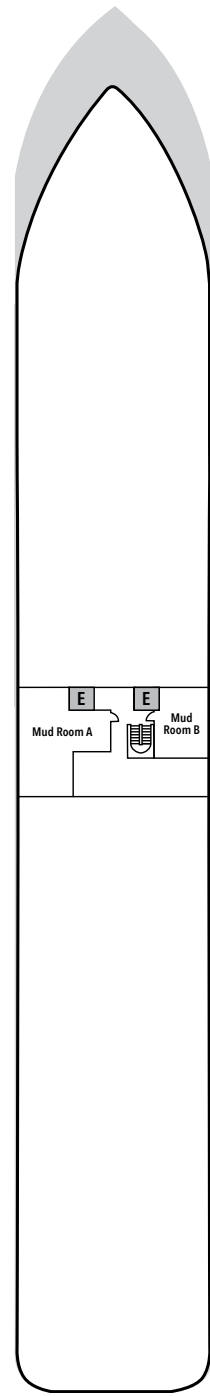

SILVER ENDEAVOUR – Deck Plans

DECK 3

Mud Room
Marina

DECK 4

Explorer Lounge
La Dame
Connoisseur's Corner
Il Terrazzino
The Restaurant

DECK 5

Arts Café
Beauty Salon
Reception
Future Cruise Sales
Fitness Centre
Otium Spa
Boutique
Pool Deck

DECK 6

Whirlpool
The Bow

DECK 7

Suites

DECK 8

Suites

DECK 9

Observation Lounge
Library

DECK 10

Sun Deck

SUITE CATEGORIES

- Owner's Suite ●
- Grand Suite ●
- Silver Suite ●
- Premium Veranda Suite ●
- Deluxe Veranda Suite ●
- Superior Veranda Suite ●
- Classic Veranda Suite ●

SPECIFICATIONS

- IMO Polar Code rating PC6
- Crew 200
- Officers International
- Guests 200
- Tonnage 20,449
- Length 539 Feet/ 164.40 Metres
- Width 93 Feet/28.35 Metres
- Speed 19 Knots
- Passenger Decks 8
- Disabled Suites ♿
- Connecting suites ⬆️
- Built 2021
- Registry Bahamas

Deckplans are for illustration purposes only and may be subject to change.

Suite diagrams shown are for illustration purposes only and may vary from actual square footage. Please refer to suite specifications for square footage.