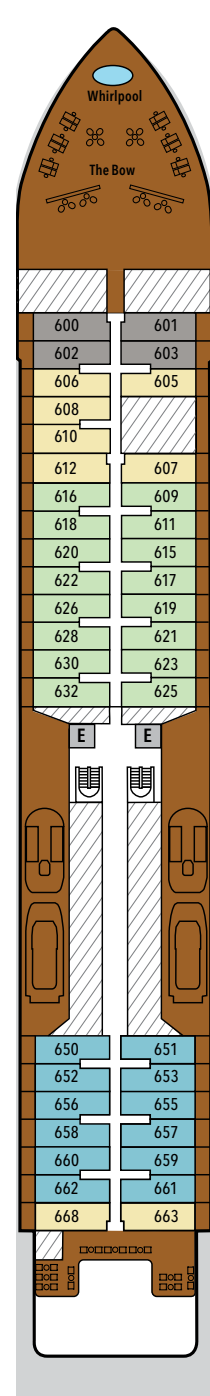

SILVER ENDEAVOUR – Deck Plans

DECK 3

Mud Room
Marina

DECK 4

Explorer Lounge
La Dame
Connoisseur's Corner
Il Terrazzino
The Restaurant

DECK 5

Arts Café
Beauty Salon
Reception
Future Cruise Sales
Fitness Centre
Otium Spa
Boutique
Pool Deck

DECK 6

Whirlpool
The Bow

DECK 7

Suites

DECK 8

Suites

DECK 9

Observation Lounge
Library

DECK 10

Sun Deck

SUITE CATEGORIES

- Owner's Suite ●
- Grand Suite ●
- Silver Suite ●
- Premium Veranda Suite ●
- Deluxe Veranda Suite ●
- Superior Veranda Suite ●
- Classic Veranda Suite ●

SPECIFICATIONS

- IMO Polar Code rating PC6
- Crew 200
- Officers International
- Guests 200
- Tonnage 20,449
- Length 539 Feet/ 164.40 Metres
- Width 93 Feet/28.35 Metres
- Speed 19 Knots
- Passenger Decks 8
- Disabled Suites ♿
- Connecting suites ⬆️
- Built 2021
- Registry Bahamas

Deckplans are for illustration purposes only and may be subject to change.

Suite diagrams shown are for illustration purposes only and may vary from actual square footage. Please refer to suite specifications for square footage.