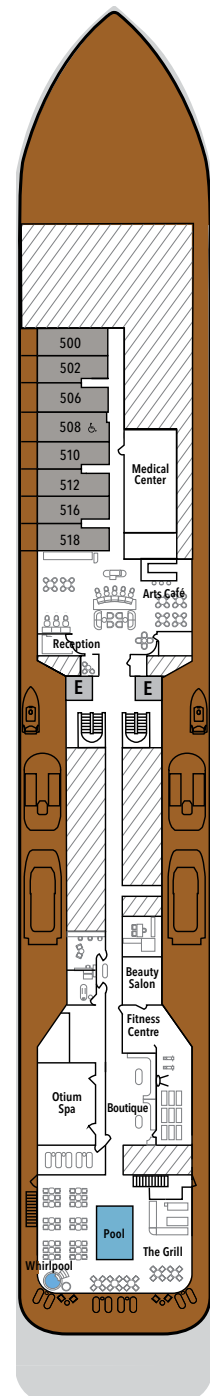

SILVER ENDEAVOUR – Deck Plans

DECK 3

Mud Room
Marina

DECK 4

Explorer Lounge
La Dame
Connoisseur's Corner
Il Terrazzino
The Restaurant

DECK 5

Arts Café
Beauty Salon
Reception
Future Cruise Sales
Fitness Centre
Otium Spa
Boutique
Pool Deck

DECK 6

Whirlpool
The Bow

DECK 7

Suites

DECK 8

Suites

DECK 9

Observation Lounge
Library

DECK 10

Sun Deck

SUITE CATEGORIES

- Owner's Suite ●
- Grand Suite ●
- Silver Suite ●
- Premium Veranda Suite ●
- Deluxe Veranda Suite ●
- Superior Veranda Suite ●
- Classic Veranda Suite ●

SPECIFICATIONS

- IMO Polar Code rating PC6
- Crew 200
- Officers International
- Guests 200
- Tonnage 20,449
- Length 539 Feet/ 164.40 Metres
- Width 93 Feet/28.35 Metres
- Speed 19 Knots
- Passenger Decks 8
- Disabled Suites ♿
- Connecting suites ⬆️
- Built 2021
- Registry Bahamas

Deckplans are for illustration purposes only and may be subject to change.

Suite diagrams shown are for illustration purposes only and may vary from actual square footage. Please refer to suite specifications for square footage.