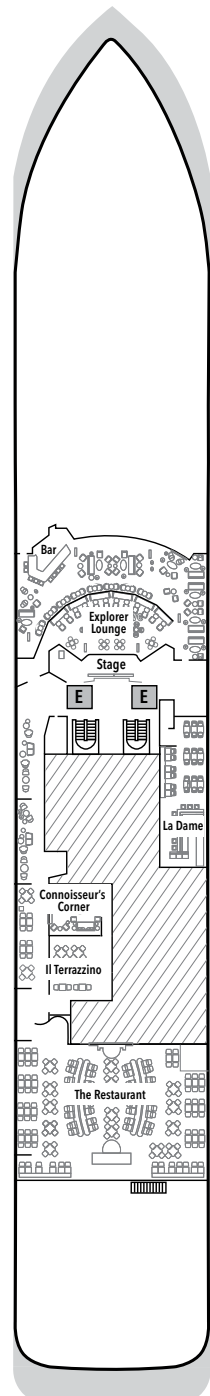

SILVER ENDEAVOUR – Deck Plans

DECK 3

Mud Room
Marina

DECK 4

Explorer Lounge
La Dame
Connoisseur's Corner
Il Terrazzino
The Restaurant

DECK 5

Arts Café
Beauty Salon
Reception
Future Cruise Sales
Fitness Centre
Otium Spa
Boutique
Pool Deck

DECK 6

Whirlpool
The Bow

DECK 7

Suites

DECK 8

Suites

DECK 9

Observation Lounge
Library

DECK 10

Sun Deck

SUITE CATEGORIES

- Owner's Suite ●
- Grand Suite ●
- Silver Suite ●
- Premium Veranda Suite ●
- Deluxe Veranda Suite ●
- Superior Veranda Suite ●
- Classic Veranda Suite ●

SPECIFICATIONS

- IMO Polar Code rating PC6
- Crew 200
- Officers International
- Guests 200
- Tonnage 20,449
- Length 539 Feet/ 164.40 Metres
- Width 93 Feet/28.35 Metres
- Speed 19 Knots
- Passenger Decks 8
- Disabled Suites ♿
- Connecting suites ⬆️
- Built 2021
- Registry Bahamas

Deckplans are for illustration purposes only and may be subject to change.

Suite diagrams shown are for illustration purposes only and may vary from actual square footage. Please refer to suite specifications for square footage.