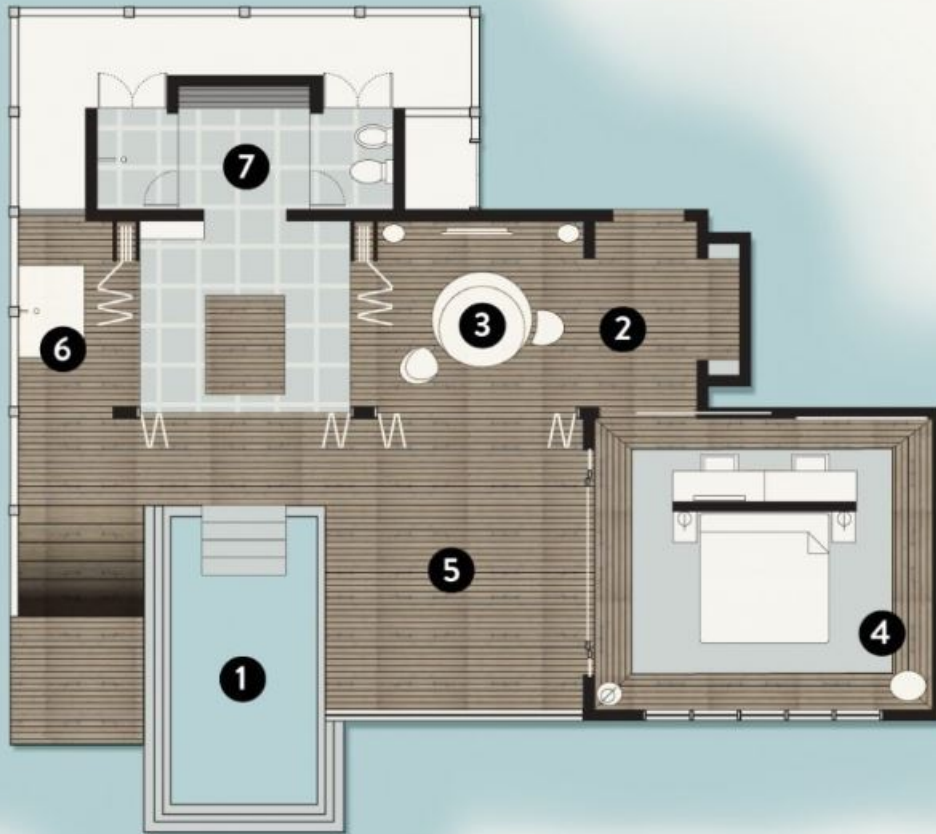

ESCAPE WATER VILLA SIZE: 144 SQ M

1. Pool
2. Lounge
3. Love chair
4. Bedroom
5. Sundeck
6. Outside shower
7. Bathroom