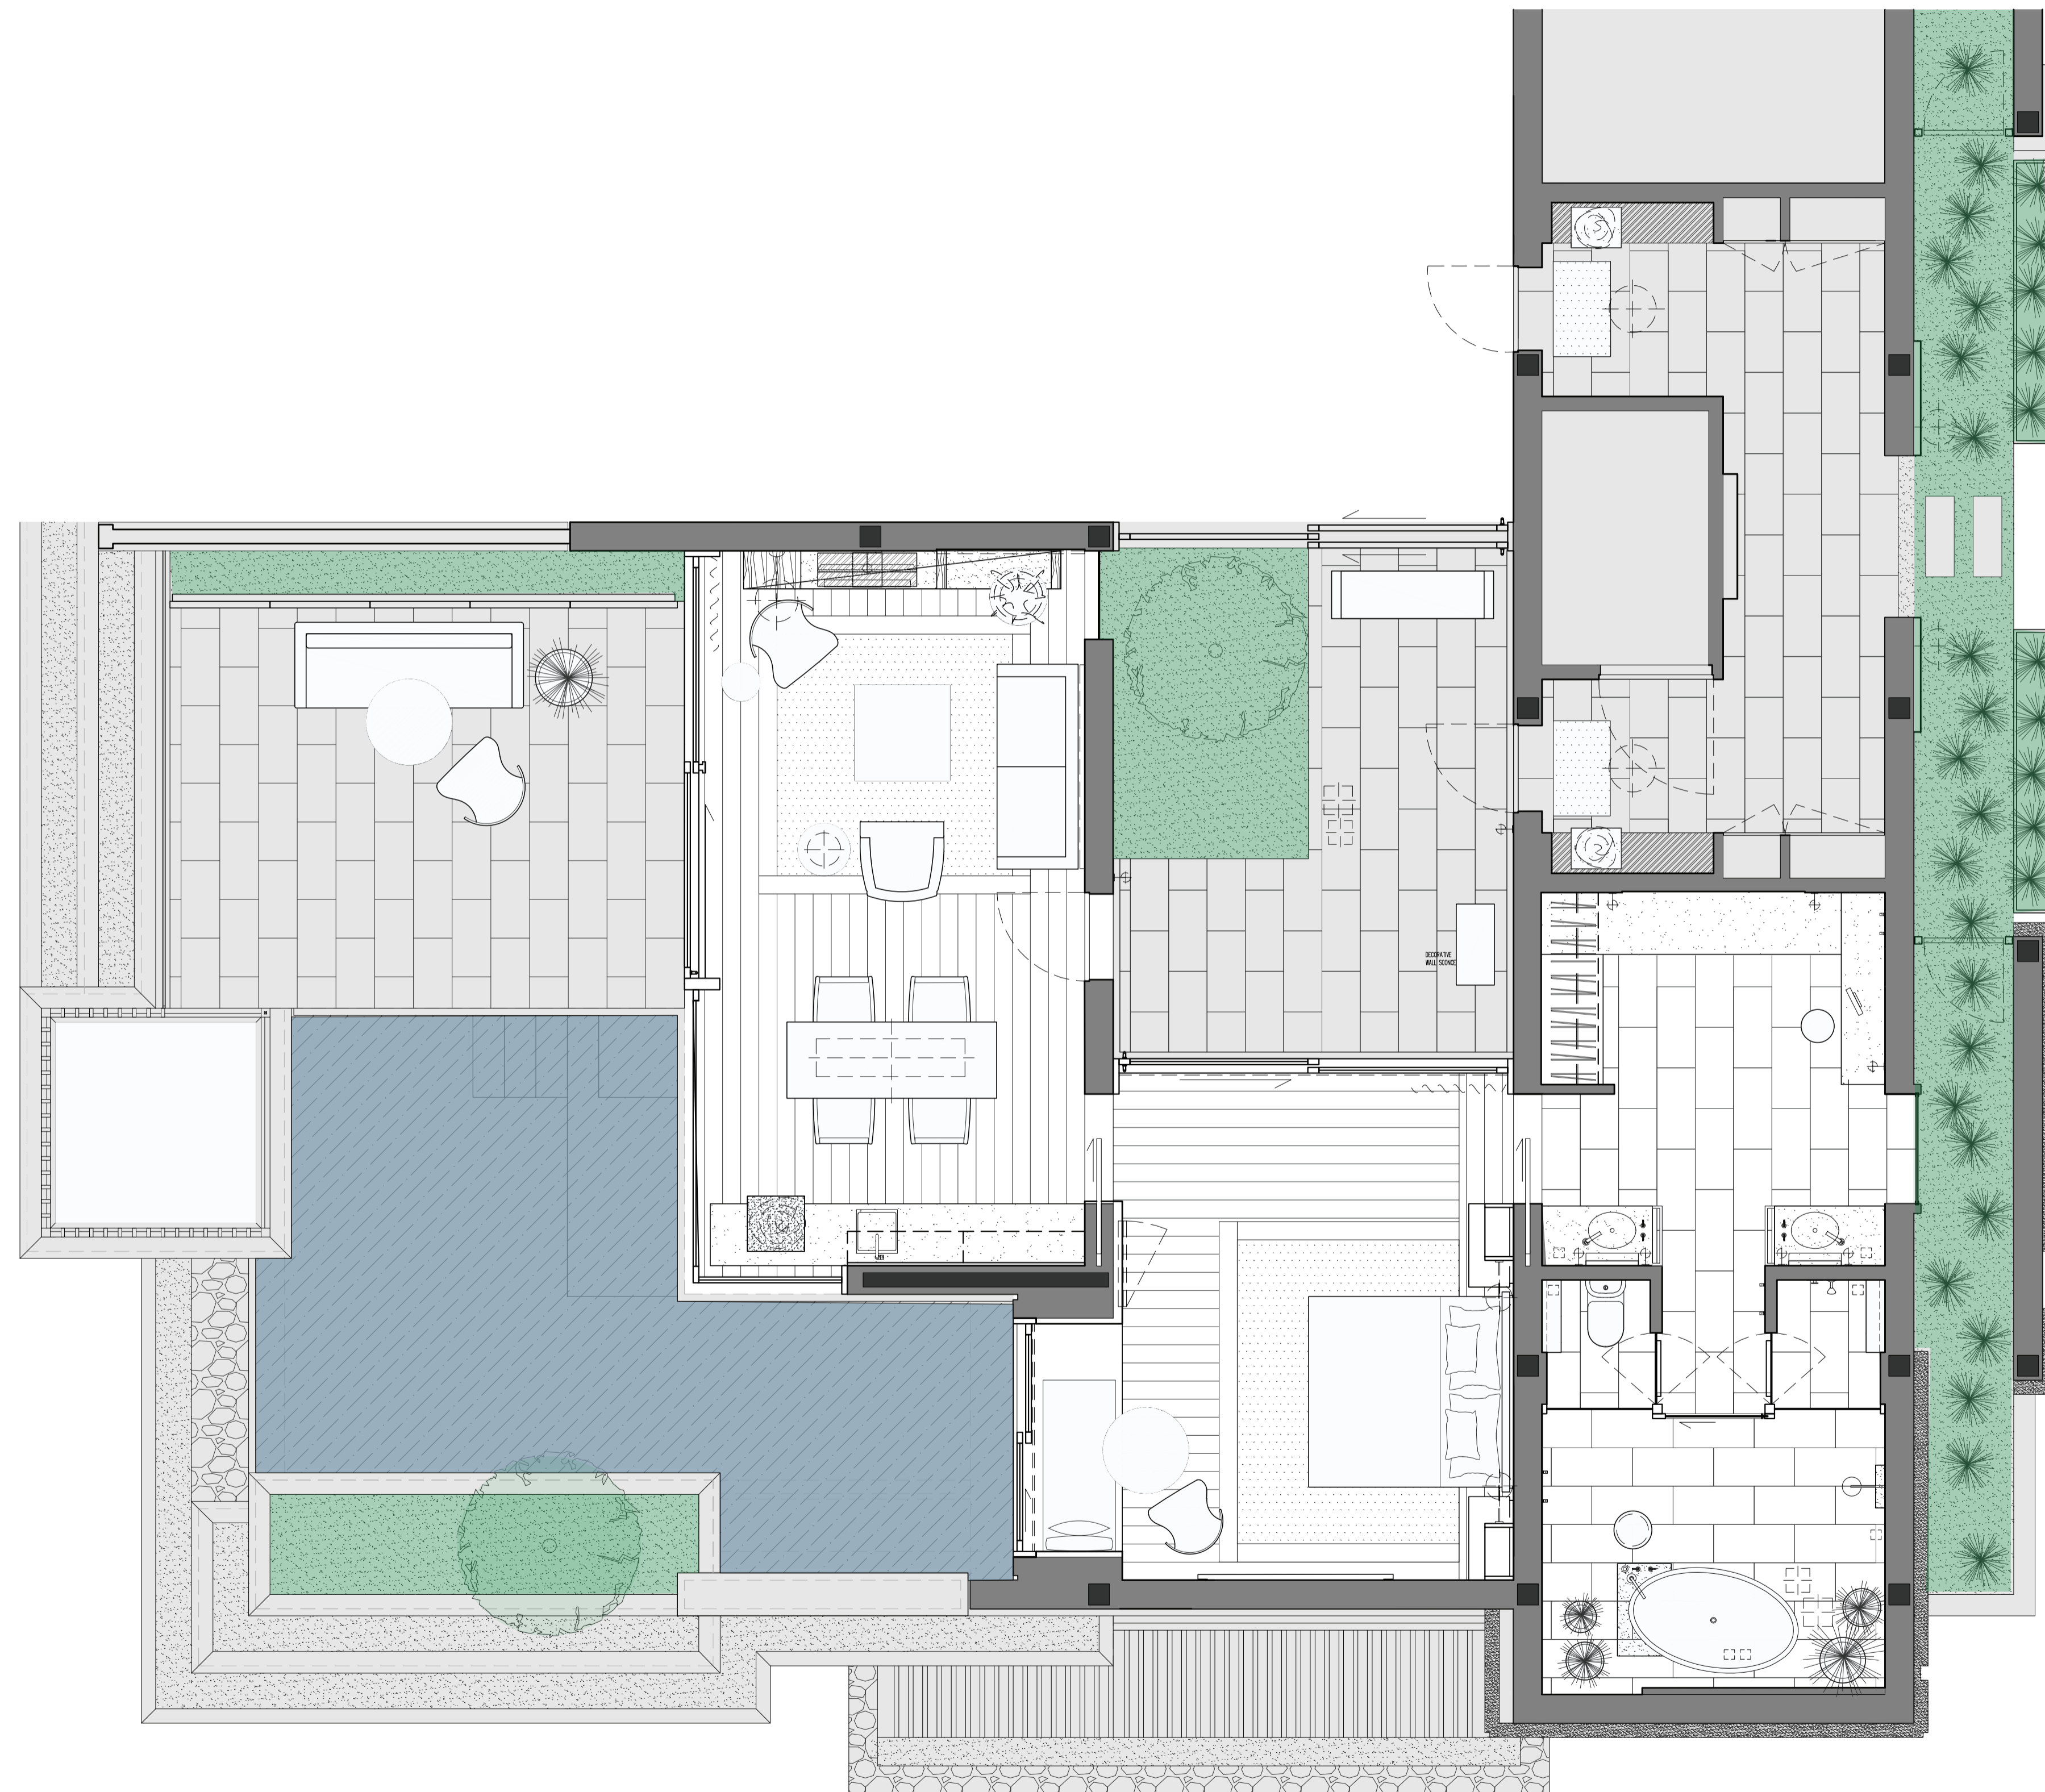

PARTIAL OCEAN VIEW POOL VILLA

Average Size: 211 Sq. m.