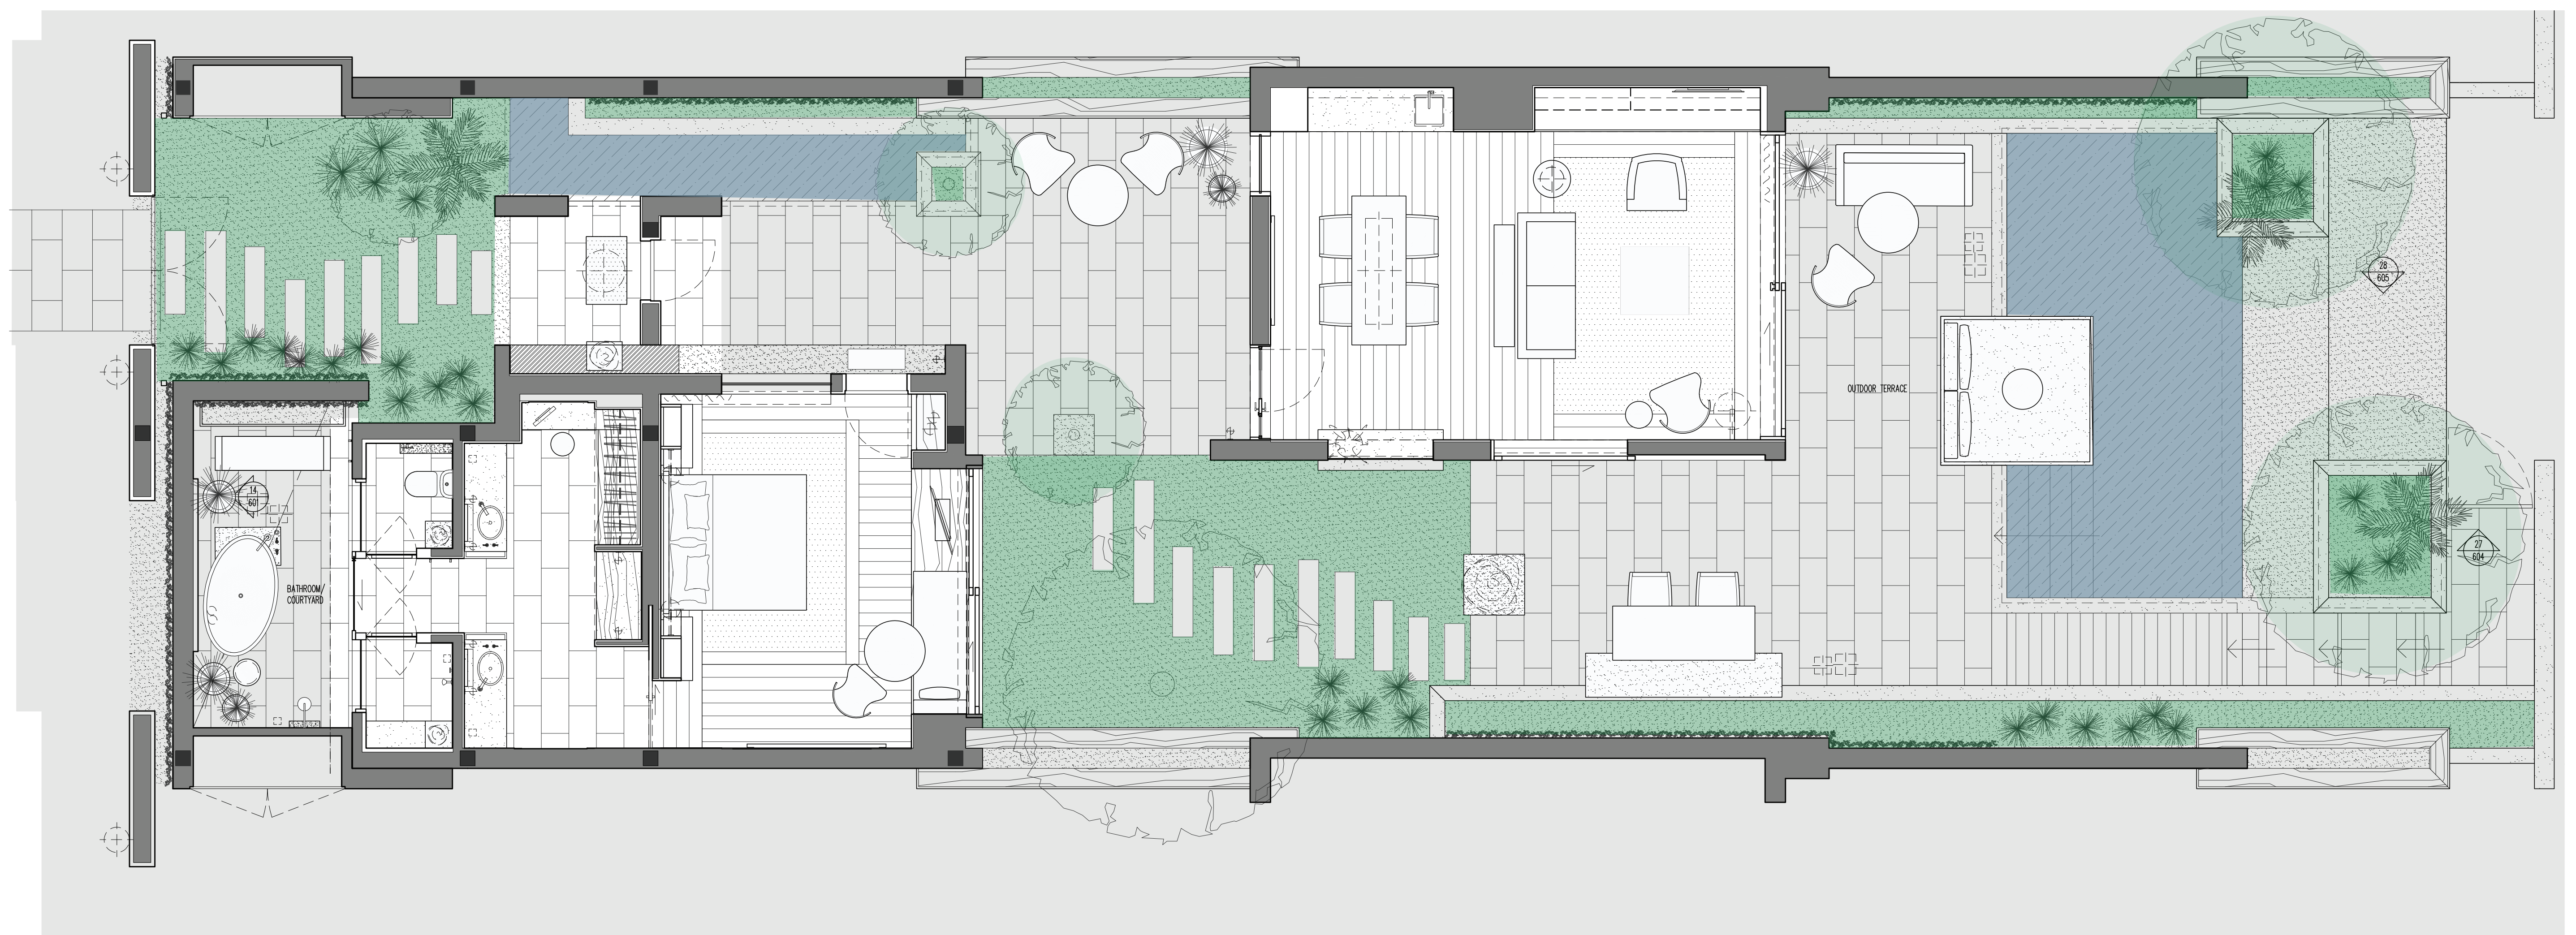

# BEACHFRONT POOL VILLA

Average Size: 326 Sq. m.