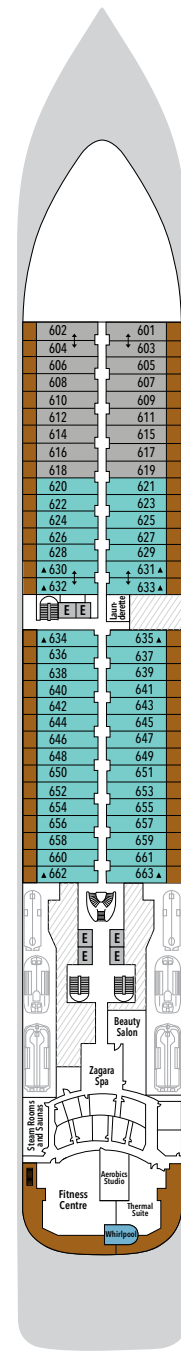

SILVER MUSE – Deck Plans

Effective from June 4th 2020

DECK 4

Atlantide
Indochine
Kaiseki
La Dame

DECK 5

Reception/
Guest Relations
Shore Concierge
Dolce Vita
Venetian Lounge
Future Cruise Sales

DECK 6

Zagara Beauty Spa
Fitness Centre

DECK 7

La Terrazza
Silver Note
Casino

DECK 8

Connoisseur's Corner
Boutique
Arts Café
Conference/
Card Room

DECK 9

Panorama Lounge
Activities Room &
Outdoor Area

DECK 10

Pool Deck
Pool Bar
The Grill
Whirlpool Area

DECK 11

Observation Library
Spaccanapoli
Jogging Track

SUITE CATEGORIES

- Owner's Suite
- Grand Suite
- Royal Suite
- Silver Suite
- Deluxe Veranda Suite
- Superior Veranda Suite
- Classic Veranda Suite
- Panorama Suite
- Vista Suite

SPECIFICATIONS

- Crew 411
- Officers International
- Guests 596
- Tonnage 40,700
- Length 698 Feet / 212.8 Metres
- Width 86 Feet / 27 Metres
- Speed 19.8 Knots
- Passenger Decks 8
- 3rd Guest Capacity ▲
- Connecting Suites ↑↓
- Wheelchair Accessible Suites ♿
- 407, 409, 417, 931
- Built 2017
- Registry Bahamas