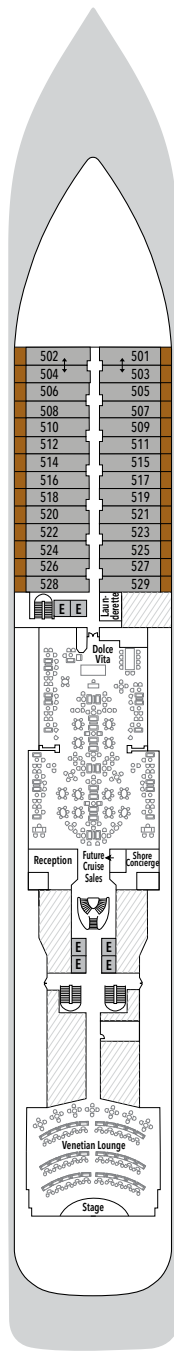

SILVER MUSE – Deck Plans

Effective from June 4th 2020

DECK 4

Atlantide
Indochine
Kaiseki
La Dame

DECK 5

Reception/
Guest Relations
Shore Concierge
Dolce Vita
Venetian Lounge
Future Cruise Sales

DECK 6

Zagara Beauty Spa
Fitness Centre

DECK 7

La Terrazza
Silver Note
Casino

DECK 8

Connoisseur's Corner
Boutique
Arts Café
Conference/
Card Room

DECK 9

Panorama Lounge
Activities Room &
Outdoor Area

DECK 10

Pool Deck
Pool Bar
The Grill
Whirlpool Area

SPECIFICATIONS

- Crew 411
- Officers International
- Guests 596
- Tonnage 40,700
- Length 698 Feet / 212.8 Metres
- Width 86 Feet / 27 Metres
- Speed 19.8 Knots
- Passenger Decks 8
- 3rd Guest Capacity ▲
- Connecting Suites ↑↓
- Wheelchair Accessible Suites ♿
- 407, 409, 417, 931
- Built 2017
- Registry Bahamas

VISTA SUITE

Some Vista Suites are available as a wheelchair accessible suite.*

334 SQ FT / 31 M² – DECK 4
WHEELCHAIR ACCESSIBLE SUITE: 440-646 SQ FT / 41-60 M²

- Sitting area
- Twin beds or queen-sized bed
- Marble bathroom with vanity, full-sized bath, separate shower
- Wheelchair accessible suite has a marble bathroom with vanity and separate shower (no full-sized bath)
- A choice of pillows
- Walk-in wardrobe with personal safe
- Writing desk
- Two 42" / 106 cm flat-screen HD TVs
- Interactive Media Library
- Unlimited Standard Wifi