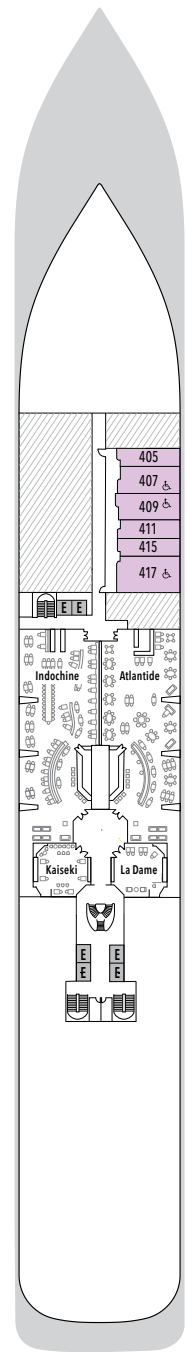

SILVER MUSE – Deck Plans

Effective from June 4th 2020

DECK 4

Atlantide
Indochine
Kaiseki
La Dame

DECK 5

Reception/
Guest Relations
Shore Concierge
Dolce Vita
Venetian Lounge
Future Cruise Sales

DECK 6

Zagara Beauty Spa
Fitness Centre

DECK 7

La Terrazza
Silver Note
Casino

DECK 8

Connoisseur's Corner
Boutique
Arts Café
Conference/
Card Room

DECK 9

Panorama Lounge
Activities Room &
Outdoor Area

DECK 10

Pool Deck
Pool Bar
The Grill
Whirlpool Area

SPECIFICATIONS

- Crew 411
- Officers International
- Guests 596
- Tonnage 40,700
- Length 698 Feet / 212.8 Metres
- Width 86 Feet / 27 Metres
- Speed 19.8 Knots
- Passenger Decks 8
- 3rd Guest Capacity ▲
- Connecting Suites ↑↓
- Wheelchair Accessible Suites ♿
- 407, 409, 417, 931
- Built 2017
- Registry Bahamas

VISTA SUITE

Some Vista Suites are available as a wheelchair accessible suite.*

334 SQ FT / 31 M² – DECK 4
WHEELCHAIR ACCESSIBLE SUITE: 440-646 SQ FT / 41-60 M²

- Sitting area
- Twin beds or queen-sized bed
- Marble bathroom with vanity, full-sized bath, separate shower
- Wheelchair accessible suite has a marble bathroom with vanity and separate shower (no full-sized bath)
- A choice of pillows
- Walk-in wardrobe with personal safe
- Writing desk
- Two 42" / 106 cm flat-screen HD TVs
- Interactive Media Library
- Unlimited Standard Wifi