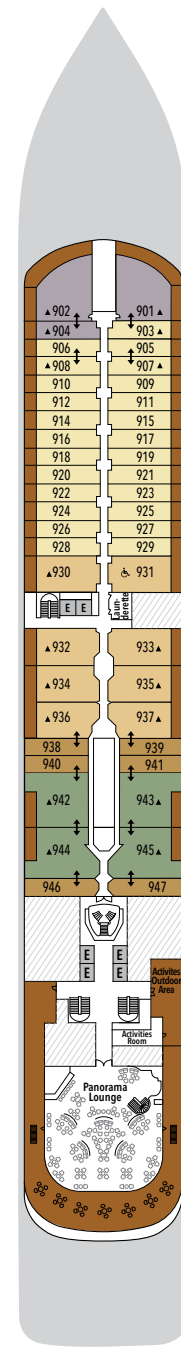

SILVER MUSE – Deck Plans

Effective from June 4th 2020

DECK 4

Atlantide
Indochine
Kaiseki
La Dame

DECK 5

Reception/
Guest Relations
Shore Concierge
Dolce Vita
Venetian Lounge
Future Cruise Sales

DECK 6

Zagara Beauty Spa
Fitness Centre

DECK 7

La Terrazza
Silver Note
Casino

DECK 8

Connoisseur's Corner
Boutique
Arts Café
Conference/
Card Room

DECK 9

Panorama Lounge
Activities Room &
Outdoor Area

DECK 10

Pool Deck
Pool Bar
The Grill
Whirlpool Area

SPECIFICATIONS

- Crew 411
- Officers International
- Guests 596
- Tonnage 40,700
- Length 698 Feet / 212.8 Metres
- Width 86 Feet / 27 Metres
- Speed 19.8 Knots
- Passenger Decks 8
- 3rd Guest Capacity ▲
- Connecting Suites ↑↓
- Wheelchair Accessible Suites ♿
- 407, 409, 417, 931
- Built 2017
- Registry Bahamas

VISTA SUITE

Some Vista Suites are available as a wheelchair accessible suite.*

334 SQ FT / 31 M² – DECK 4
WHEELCHAIR ACCESSIBLE SUITE: 440-646 SQ FT / 41-60 M²

- Sitting area
- Twin beds or queen-sized bed
- Marble bathroom with vanity, full-sized bath, separate shower
- Wheelchair accessible suite has a marble bathroom with vanity and separate shower (no full-sized bath)
- A choice of pillows
- Walk-in wardrobe with personal safe
- Writing desk
- Two 42" / 106 cm flat-screen HD TVs
- Interactive Media Library
- Unlimited Standard Wifi