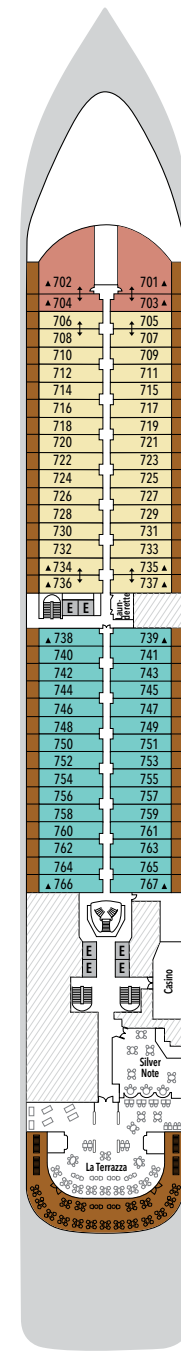

SILVER MUSE – Deck Plans

Effective from June 4th 2020

DECK 4

Atlantide
Indochine
Kaiseki
La Dame

DECK 5

Reception/
Guest Relations
Shore Concierge
Dolce Vita
Venetian Lounge
Future Cruise Sales

DECK 6

Zagara Beauty Spa
Fitness Centre

DECK 7

La Terrazza
Silver Note
Casino

DECK 8

Connoisseur's Corner
Boutique
Arts Café
Conference/
Card Room

DECK 9

Panorama Lounge
Activities Room &
Outdoor Area

DECK 10

Pool Deck
Pool Bar
The Grill
Whirlpool Area

SPECIFICATIONS

- Crew 411
- Officers International
- Guests 596
- Tonnage 40,700
- Length 698 Feet / 212.8 Metres
- Width 86 Feet / 27 Metres
- Speed 19.8 Knots
- Passenger Decks 8
- 3rd Guest Capacity ▲
- Connecting Suites ↑↓
- Wheelchair Accessible Suites ♿
- 407, 409, 417, 931
- Built 2017
- Registry Bahamas

VISTA SUITE

Some Vista Suites are available as a wheelchair accessible suite.*

334 SQ FT / 31 M² – DECK 4
WHEELCHAIR ACCESSIBLE SUITE: 440-646 SQ FT / 41-60 M²

- Sitting area
- Twin beds or queen-sized bed
- Marble bathroom with vanity, full-sized bath, separate shower
- Wheelchair accessible suite has a marble bathroom with vanity and separate shower (no full-sized bath)
- A choice of pillows
- Walk-in wardrobe with personal safe
- Writing desk
- Two 42" / 106 cm flat-screen HD TVs
- Interactive Media Library
- Unlimited Standard Wifi