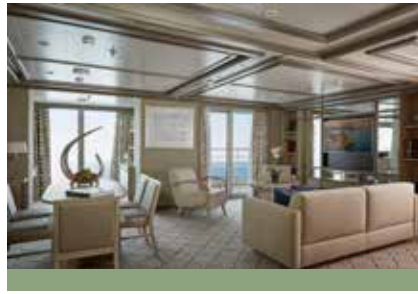

SILVER MUSE – Suite Diagrams

All suites feature:

- Butler service
- Refrigerator and bar setup stocked with your preferences
- Plush Etro® bathrobes
- BVLGARI® bath amenities, plus a choice of other European brands
- Complimentary Wifi for all suites
- Personalised stationery
- Umbrella
- Hair dryer
- Wall mounted USB-C mobile device chargers
- Direct-dial telephone(s)
- iHome Radio / Alarm charging station (with USB cable or Qi wireless charging), NFC Bluetooth connectivity