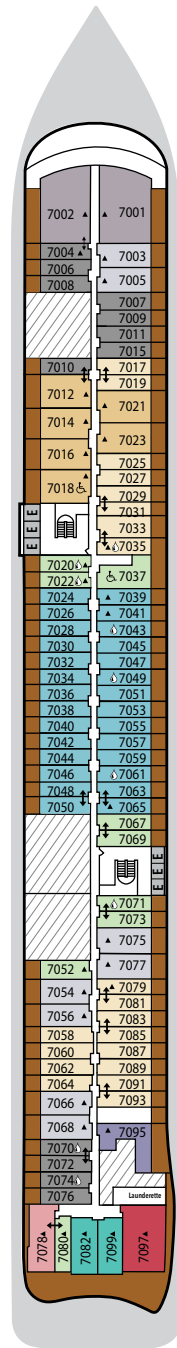

# SILVER NOVA – Deck Plans

**DECK 3**

The Shelter  
Atlantide  
S.A.L.T. Kitchen

**DECK 4**

La Dame  
Venetian Lounge  
Boutique  
Reception  
Arts Café  
Shore Concierge  
Atrium  
Kaiseki  
La Terrazza

**DECK 5**

Otium Spa  
Fitness Centre  
Beauty Salon  
Casino  
Boutique  
Dolce Vita  
Silver Note  
Library  
Connoisseur's Corner  
Panorama Lounge

**DECK 6**

Suites

**DECK 7**

Suites

**DECK 8**

Suites

**DECK 9**

## SUITE CATEGORIES

- Otium Suite . . . . .
- Owner's Suite . . . . .
- Grand Suite . . . . .
- Master Suite . . . . .
- Signature Suite . . . . .
- Silver Suite . . . . .
- Junior Grand Suite . . . . .
- Premium Medallion Suite . . . . .
- Medallion Suite . . . . .
- Premium Veranda Suite . . . . .
- Deluxe Veranda Suite . . . . .
- Superior Veranda Suite . . . . .
- Classic Veranda Suite . . . . .

## SPECIFICATIONS

- Crew . . . . . 544
- Officers . . . . . International
- Guests . . . . . 728
- Tonnage . . . . . 54,700
- Length . . . . . 801 Feet / 244.2 Meters
- Width . . . . . 97 Feet / 29.6 Meters
- Speed . . . . . 19.4 Knots
- Passenger Decks . . . . . 9
- Connecting Suites . . . . .
- 3rd Guest Capacity . . . . .
- Wheelchair Accessible Suites . . . . .
- All Veranda suites are equipped with a shower, while selected ones are also equipped with a bath, indicated with . . . . .
- Technical areas . . . . .
- Built . . . . . 2023
- Registry . . . . . Bahamas