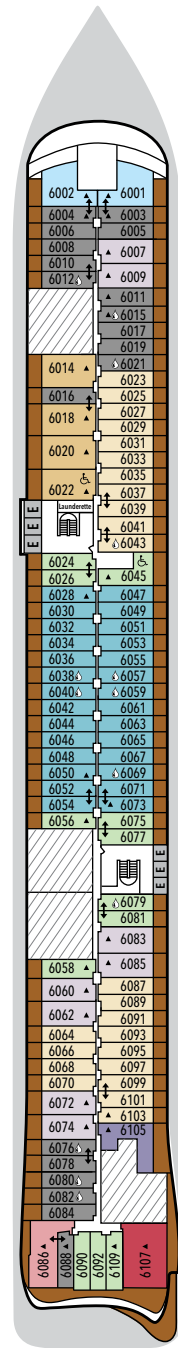

# SILVER NOVA – Deck Plans

**DECK 3**

The Shelter  
Atlantide  
S.A.L.T. Kitchen

**DECK 4**

La Dame  
Venetian Lounge  
Boutique  
Reception  
Arts Café  
Shore Concierge  
Atrium  
Kaiseki  
La Terrazza

**DECK 5**

Otium Spa  
Fitness Centre  
Beauty Salon  
Casino  
Boutique  
Dolce Vita  
Silver Note  
Library  
Connoisseur's Corner  
Panorama Lounge

**DECK 6**

Suites

**DECK 7**

Suites

**DECK 8**

Suites

**DECK 9**

## SUITE CATEGORIES

- Otium Suite . . . . .
- Owner's Suite . . . . .
- Grand Suite . . . . .
- Master Suite . . . . .
- Signature Suite . . . . .
- Silver Suite . . . . .
- Junior Grand Suite . . . . .
- Premium Medallion Suite . . . . .
- Medallion Suite . . . . .
- Premium Veranda Suite . . . . .
- Deluxe Veranda Suite . . . . .
- Superior Veranda Suite . . . . .
- Classic Veranda Suite . . . . .

## SPECIFICATIONS

- Crew . . . . . 544
- Officers . . . . . International
- Guests . . . . . 728
- Tonnage . . . . . 54,700
- Length . . . . . 801 Feet / 244.2 Meters
- Width . . . . . 97 Feet / 29.6 Meters
- Speed . . . . . 19.4 Knots
- Passenger Decks . . . . . 9
- Connecting Suites . . . . .
- 3rd Guest Capacity . . . . .
- Wheelchair Accessible Suites . . . . .
- All Veranda suites are equipped with a shower, while selected ones are also equipped with a bath, indicated with . . . . .
- Technical areas . . . . .
- Built . . . . . 2023
- Registry . . . . . Bahamas