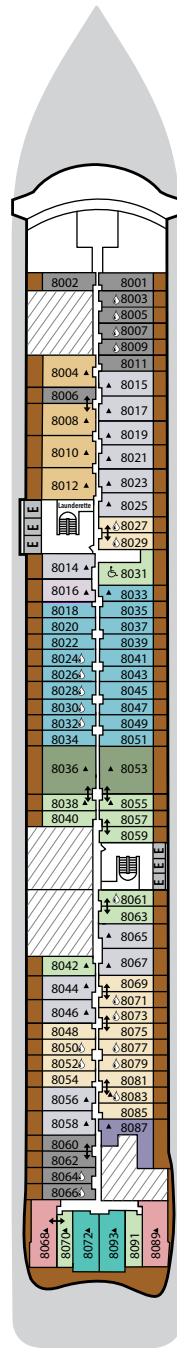

# SILVER NOVA – Deck Plans

**DECK 3**

The Shelter  
Atlantide  
S.A.L.T. Kitchen

**DECK 4**

La Dame  
Venetian Lounge  
Boutique  
Reception  
Arts Café  
Shore Concierge  
Atrium  
Kaiseki  
La Terrazza

**DECK 5**

Otium Spa  
Fitness Centre  
Beauty Salon  
Casino  
Boutique  
Dolce Vita  
Silver Note  
Library  
Connoisseur's Corner  
Panorama Lounge

**DECK 6**

Suites

**DECK 7**

Suites

**DECK 8**

Suites

**DECK 9**

## SUITE CATEGORIES

- Otium Suite . . . . .
- Owner's Suite . . . . .
- Grand Suite . . . . .
- Master Suite . . . . .
- Signature Suite . . . . .
- Silver Suite . . . . .
- Junior Grand Suite . . . . .
- Premium Medallion Suite . . . . .
- Medallion Suite . . . . .
- Premium Veranda Suite . . . . .
- Deluxe Veranda Suite . . . . .
- Superior Veranda Suite . . . . .
- Classic Veranda Suite . . . . .

## SPECIFICATIONS

- Crew . . . . . 544
- Officers . . . . . International
- Guests . . . . . 728
- Tonnage . . . . . 54,700
- Length . . . . . 801 Feet / 244.2 Meters
- Width . . . . . 97 Feet / 29.6 Meters
- Speed . . . . . 19.4 Knots
- Passenger Decks . . . . . 9
- Connecting Suites . . . . .
- 3rd Guest Capacity . . . . .
- Wheelchair Accessible Suites . . . . .
- All Veranda suites are equipped with a shower, while selected ones are also equipped with a bath, indicated with . . . . .
- Technical areas . . . . .
- Built . . . . . 2023
- Registry . . . . . Bahamas