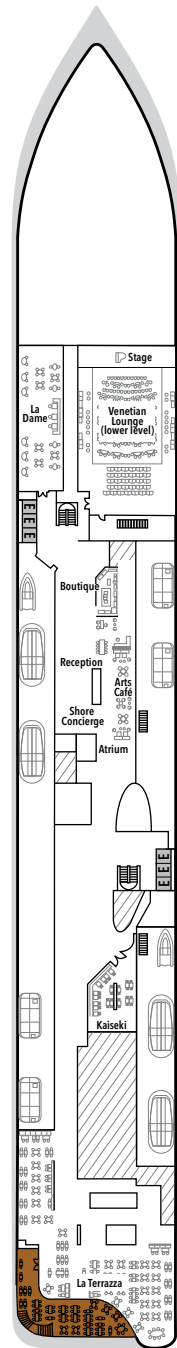

# SILVER NOVA – Deck Plans

**DECK 3**

The Shelter  
Atlantide  
S.A.L.T. Kitchen

**DECK 4**

La Dame  
Venetian Lounge  
Boutique  
Reception  
Arts Café  
Shore Concierge  
Atrium  
Kaiseki  
La Terrazza

**DECK 5**

Otium Spa  
Fitness Centre  
Beauty Salon  
Casino  
Boutique  
Dolce Vita  
Silver Note  
Library  
Connoisseur's Corner  
Panorama Lounge

**DECK 6**

Suites

**DECK 7**

Suites

**DECK 8**

Suites

**DECK 9**

Suites

**DECK 10**

Observation Lounge  
S.A.L.T. Lab  
S.A.L.T. Chef's Table  
S.A.L.T. Bar  
Pool Deck  
Pool Bar  
The Marquee  
(The Grill & Spaccanapoli)  
The Dusk Bar  
Jogging Track

**DECK 11**

The Cliff Whirlpool  
Sun Deck

## SPECIFICATIONS

- Crew . . . . . 544
- Officers . . . . . International
- Guests . . . . . 728
- Tonnage . . . . . 54,700
- Length . . . . . 801 Feet / 244.2 Meters
- Width . . . . . 97 Feet / 29.6 Meters
- Speed . . . . . 19.4 Knots
- Passenger Decks . . . . . 9
- Connecting Suites . . . . .
- 3rd Guest Capacity . . . . .
- Wheelchair Accessible Suites . . . . .
- All Veranda suites are equipped with a shower, while selected ones are also equipped with a bath, indicated with . . . . .
- Technical areas . . . . .
- Built . . . . . 2023
- Registry . . . . . Bahamas