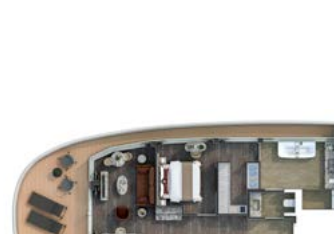

Suite diagrams are for illustration purposes only. Features, materials, finishes and layout may differ from shown and subject to change. Sizes are not to scale.