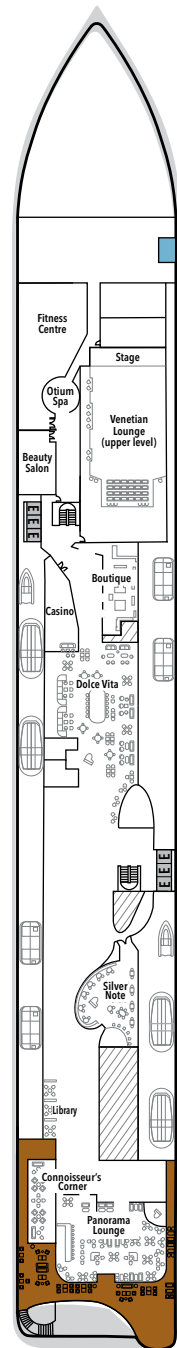

# SILVER NOVA – Deck Plans

**DECK 3**

The Shelter  
Atlantide  
S.A.L.T. Kitchen

**DECK 4**

La Dame  
Venetian Lounge  
Boutique  
Reception  
Arts Café  
Shore Concierge  
Atrium  
Kaiseki  
La Terrazza

**DECK 5**

Otium Spa  
Fitness Centre  
Beauty Salon  
Casino  
Boutique  
Dolce Vita  
Silver Note  
Library  
Connoisseur's Corner  
Panorama Lounge

**DECK 6**

Suites

**DECK 7**

Suites

**DECK 8**

Suites

**DECK 9**

Suites

**DECK 10**

Observation Lounge  
S.A.L.T. Lab  
S.A.L.T. Chef's Table  
S.A.L.T. Bar  
Pool Deck  
Pool Bar  
The Marquee  
(The Grill & Spaccanapoli)  
The Dusk Bar  
Jogging Track

**DECK 11**

The Cliff Whirlpool  
Sun Deck

## SPECIFICATIONS

- Crew . . . . . 544
- Officers . . . . . International
- Guests . . . . . 728
- Tonnage . . . . . 54,700
- Length . . . . . 801 Feet / 244.2 Meters
- Width . . . . . 97 Feet / 29.6 Meters
- Speed . . . . . 19.4 Knots
- Passenger Decks . . . . . 9
- Connecting Suites . . . . .
- 3rd Guest Capacity . . . . .
- Wheelchair Accessible Suites . . . . .
- All Veranda suites are equipped with a shower, while selected ones are also equipped with a bath, indicated with . . . . .
- Technical areas . . . . .
- Built . . . . . 2023
- Registry . . . . . Bahamas