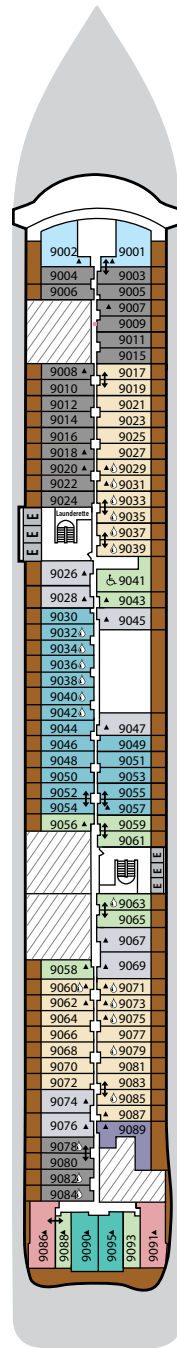

# SILVER NOVA – Deck Plans

**DECK 3**

The Shelter  
Atlantide  
S.A.L.T. Kitchen

**DECK 4**

La Dame  
Venetian Lounge  
Boutique  
Reception  
Arts Café  
Shore Concierge  
Atrium  
Kaiseki  
La Terrazza

**DECK 5**

Otium Spa  
Fitness Centre  
Beauty Salon  
Casino  
Boutique  
Dolce Vita  
Silver Note  
Library  
Connoisseur's Corner  
Panorama Lounge

**DECK 6**

Suites

**DECK 7**

Suites

**DECK 8**

Suites

**DECK 9**

## SUITE CATEGORIES

- Otium Suite . . . . .
- Owner's Suite . . . . .
- Grand Suite . . . . .
- Master Suite . . . . .
- Signature Suite . . . . .
- Silver Suite . . . . .
- Junior Grand Suite . . . . .
- Premium Medallion Suite . . . . .
- Medallion Suite . . . . .
- Premium Veranda Suite . . . . .
- Deluxe Veranda Suite . . . . .
- Superior Veranda Suite . . . . .
- Classic Veranda Suite . . . . .

## SPECIFICATIONS

- Crew . . . . . 544
- Officers . . . . . International
- Guests . . . . . 728
- Tonnage . . . . . 54,700
- Length . . . . . 801 Feet / 244.2 Meters
- Width . . . . . 97 Feet / 29.6 Meters
- Speed . . . . . 19.4 Knots
- Passenger Decks . . . . . 9
- Connecting Suites . . . . .
- 3rd Guest Capacity . . . . .
- Wheelchair Accessible Suites . . . . .
- All Veranda suites are equipped with a shower, while selected ones are also equipped with a bath, indicated with . . . . .
- Technical areas . . . . .
- Built . . . . . 2023
- Registry . . . . . Bahamas