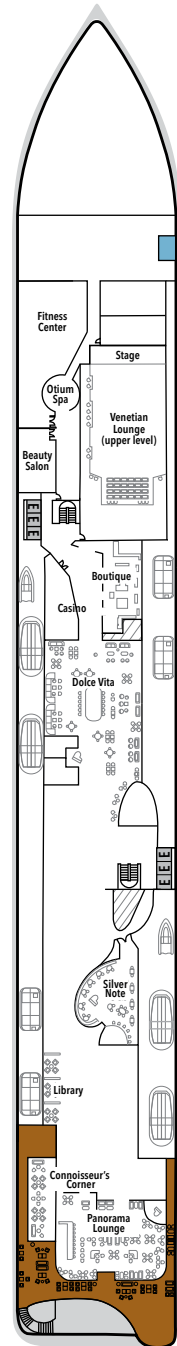

SILVER RAY – Deck Plans

DECK 3

The Shelter
Atlantide
S.A.L.T. Kitchen

DECK 4

La Dame
Venetian Lounge
Boutique
Reception
Arts Café
Shore Concierge
Atrium
Kaiseki
La Terrazza

DECK 5

Otium Spa
Fitness Centre
Beauty Salon
Casino
Boutique
Dolce Vita
Silver Note
Library
Connaisseur's Corner

DECK 6

Suites

DECK 7

Suites

DECK 8

Suites

DECK 9

Suites

DECK 10

Observation Lounge
S.A.L.T. Lab
S.A.L.T. Chef's Table
S.A.L.T. Bar
Pool Deck
Pool Bar
The Marquee
(The Grill & Spaccanapoli)
The Dusk Bar
Jogging Track

DECK 11

The Cliff Whirlpool
Sun Deck

SUITE CATEGORIES

SPECIFICATIONS

- Crew 544
- Officers International
- Guests 728
- Tonnage 54,700
- Length 801 Feet / 244.2 Meters
- Width 97 Feet / 29.6 Meters
- Speed 19.4 Knots
- Passenger Decks 9
- Connecting Suites ↑↓
- 3rd Guest Capacity ▲
- Wheelchair Accessible Suites ♿
- All Veranda suites are equipped with a shower, while selected ones are also equipped with a bath, indicated with ☺
- Technical areas ▣
- Built 2024