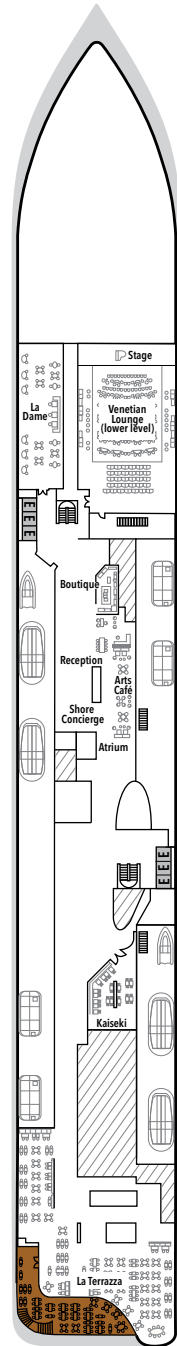

SILVER RAY – Deck Plans

DECK 3

The Shelter
Atlantide
S.A.L.T. Kitchen

DECK 4

La Dame
Venetian Lounge
Boutique
Reception
Arts Café
Shore Concierge
Atrium
Kaiseki
La Terrazza

DECK 5

Otium Spa
Fitness Centre
Beauty Salon
Casino
Boutique
Dolce Vita
Silver Note
Library
Connaisseur's Corner

DECK 6

Suites

DECK 7

Suites

DECK 8

Suites

DECK 9

Suites

DECK 10

Observation Lounge
S.A.L.T. Lab
S.A.L.T. Chef's Table
S.A.L.T. Bar
Pool Deck
Pool Bar
The Marquee
(The Grill & Spaccanapoli)
The Dusk Bar
Jogging Track

DECK 11

The Cliff Whirlpool
Sun Deck

SUITE CATEGORIES

SPECIFICATIONS

- Crew 544
- Officers International
- Guests 728
- Tonnage 54,700
- Length 801 Feet / 244.2 Meters
- Width 97 Feet / 29.6 Meters
- Speed 19.4 Knots
- Passenger Decks 9
- Connecting Suites ↑↓
- 3rd Guest Capacity ▲
- Wheelchair Accessible Suites ♿
- All Veranda suites are equipped with a shower, while selected ones are also equipped with a bath, indicated with ☺
- Technical areas ▣
- Built 2024