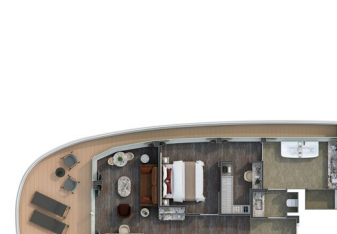

Suite diagrams are for illustration purposes only. Features, materials, finishes and layout may differ from shown and subject to change. Sizes are not to scale.