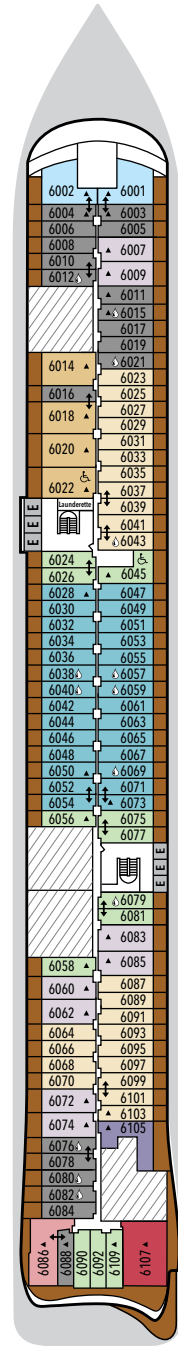

SILVER RAY – Deck Plans

DECK 3

The Shelter
Atlantide
S.A.L.T. Kitchen

DECK 4

La Dame
Venetian Lounge
Boutique
Reception
Arts Café
Shore Concierge
Atrium
Kaiseki
La Terrazza

DECK 5

Otium Spa
Fitness Centre
Beauty Salon
Casino
Boutique
Dolce Vita
Silver Note
Library
Connaisseur's Corner

DECK 6

Suites

DECK 7

Suites

DECK 8

Suites

DECK 9

Suites

DECK 10

Observation Lounge
S.A.L.T. Lab
S.A.L.T. Chef's Table
S.A.L.T. Bar
Pool Deck
Pool Bar
The Marquee
(The Grill & Spaccanapoli)
The Dusk Bar
Jogging Track

DECK 11

The Cliff Whirlpool
Sun Deck

SUITE CATEGORIES

SPECIFICATIONS

- Crew 544
- Officers International
- Guests 728
- Tonnage 54,700
- Length 801 Feet / 244.2 Meters
- Width 97 Feet / 29.6 Meters
- Speed 19.4 Knots
- Passenger Decks 9
- Connecting Suites ↑↓
- 3rd Guest Capacity ▲
- Wheelchair Accessible Suites ♿
- All Veranda suites are equipped with a shower, while selected ones are also equipped with a bath, indicated with ☺
- Technical areas ▣
- Built 2024