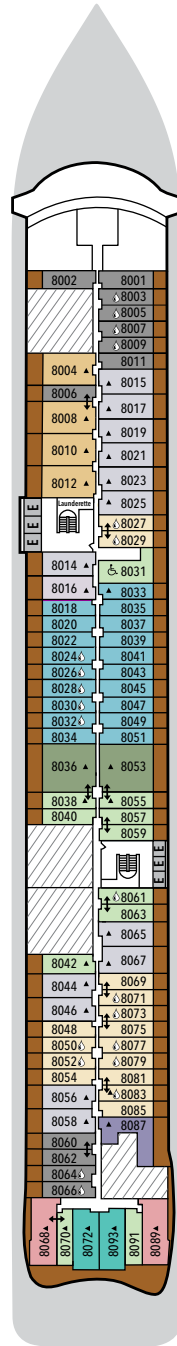

SILVER RAY – Deck Plans

DECK 3

The Shelter
Atlantide
S.A.L.T. Kitchen

DECK 4

La Dame
Venetian Lounge
Boutique
Reception
Arts Café
Shore Concierge
Atrium
Kaiseki
La Terrazza

DECK 5

Otium Spa
Fitness Centre
Beauty Salon
Casino
Boutique
Dolce Vita
Silver Note
Library
Connaisseur's Corner

DECK 6

Suites

DECK 7

Suites

DECK 8

Suites

DECK 9

Suites

DECK 10

Observation Lounge
S.A.L.T. Lab
S.A.L.T. Chef's Table
S.A.L.T. Bar
Pool Deck
Pool Bar
The Marquee
(The Grill & Spaccanapoli)
The Dusk Bar
Jogging Track

DECK 11

The Cliff Whirlpool
Sun Deck

SUITE CATEGORIES

SPECIFICATIONS

- Crew 544
- Officers International
- Guests 728
- Tonnage 54,700
- Length 801 Feet / 244.2 Meters
- Width 97 Feet / 29.6 Meters
- Speed 19.4 Knots
- Passenger Decks 9
- Connecting Suites ↑↓
- 3rd Guest Capacity ▲
- Wheelchair Accessible Suites ♿
- All Veranda suites are equipped with a shower, while selected ones are also equipped with a bath, indicated with ☺
- Technical areas ▣
- Built 2024