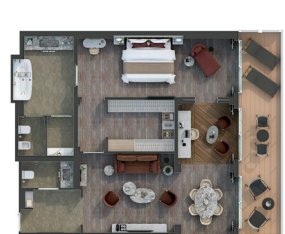

Suite diagrams are for illustration purposes only. Features, materials, finishes and layout may differ from shown and subject to change. Sizes are not to scale.