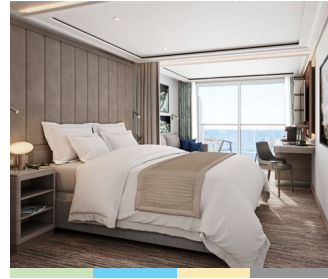

- Otium Suite ●
- Owner's Suite ●
- Grand Suite ●
- Master Suite ●
- Signature Suite ●
- Silver Suite ●
- Junior Grand Suite ●
- Premium Medallion Suite ●
- Medallion Suite ●
- Premium Veranda Suite ●
- Deluxe Veranda Suite ●
- Superior Veranda Suite ●
- Classic Veranda Suite ●

Images are intended as a general reference. Features, materials, finishes and layout may be different than shown.

SILVER RAY – Suite Diagrams

All suites feature:

- Butler service
- Refrigerator and bar setup stocked with your preferences
- Plush bathrobes
- Plush slippers
- Pillow menu
- Luxury bath amenities
- Complimentary Wi-Fi
- Umbrella
- Hair dryer
- Wall mounted USB-C mobile device chargers
- Interactive Media Library
- Direct-dial telephone(s)
- Champagne on arrival

OTIUM SUITE

Available as a one bedroom configuration

OWNER'S SUITE

Available as a one-bedroom configuration or as a two-bedroom by adjoining with a Premium Veranda Suite

GRAND SUITE

Available as a one-bedroom configuration or as a two-bedroom by adjoining with a Classic Veranda Suite

MASTER SUITE

Available as a one-bedroom configuration or as a two-bedroom by adjoining with a Premium Veranda Suite or Classic Veranda Suite

SIGNATURE SUITE

Available as a one bedroom configuration

SILVER SUITE