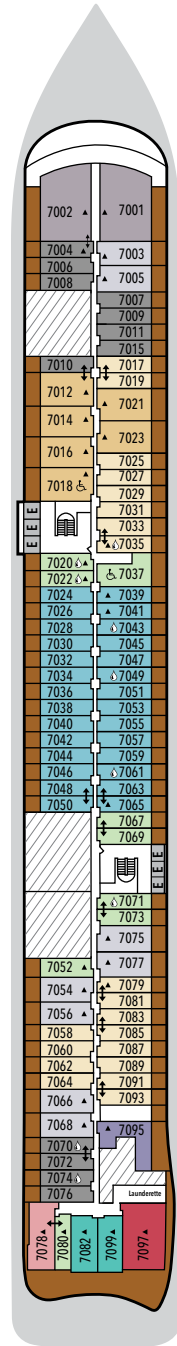

SILVER RAY – Deck Plans

DECK 3

The Shelter
Atlantide
S.A.L.T. Kitchen

DECK 4

La Dame
Venetian Lounge
Boutique
Reception
Arts Café
Shore Concierge
Atrium
Kaiseki
La Terrazza

DECK 5

Otium Spa
Fitness Centre
Beauty Salon
Casino
Boutique
Dolce Vita
Silver Note
Library
Connaisseur's Corner

DECK 6

Suites

DECK 7

Suites

DECK 8

Suites

DECK 9

Suites

DECK 10

Observation Lounge
S.A.L.T. Lab
S.A.L.T. Chef's Table
S.A.L.T. Bar
Pool Deck
Pool Bar
The Marquee
(The Grill & Spaccanapoli)
The Dusk Bar
Jogging Track

DECK 11

The Cliff Whirlpool
Sun Deck

SUITE CATEGORIES

SPECIFICATIONS

- Crew 544
- Officers International
- Guests 728
- Tonnage 54,700
- Length 801 Feet / 244.2 Meters
- Width 97 Feet / 29.6 Meters
- Speed 19.4 Knots
- Passenger Decks 9
- Connecting Suites ↑↓
- 3rd Guest Capacity ▲
- Wheelchair Accessible Suites ♿
- All Veranda suites are equipped with a shower, while selected ones are also equipped with a bath, indicated with ☺
- Technical areas ▣
- Built 2024