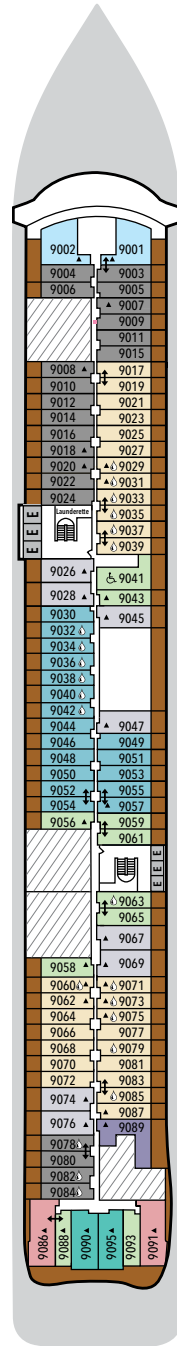

SILVER RAY – Deck Plans

DECK 3

The Shelter
Atlantide
S.A.L.T. Kitchen

DECK 4

La Dame
Venetian Lounge
Boutique
Reception
Arts Café
Shore Concierge
Atrium
Kaiseki
La Terrazza

DECK 5

Otium Spa
Fitness Centre
Beauty Salon
Casino
Boutique
Dolce Vita
Silver Note
Library
Connaisseur's Corner

DECK 6

Suites

DECK 7

Suites

DECK 8

Suites

DECK 9

Suites

DECK 10

Observation Lounge
S.A.L.T. Lab
S.A.L.T. Chef's Table
S.A.L.T. Bar
Pool Deck
Pool Bar
The Marquee
(The Grill & Spaccanapoli)
The Dusk Bar
Jogging Track

DECK 11

The Cliff Whirlpool
Sun Deck

SUITE CATEGORIES

SPECIFICATIONS

- Crew 544
- Officers International
- Guests 728
- Tonnage 54,700
- Length 801 Feet / 244.2 Meters
- Width 97 Feet / 29.6 Meters
- Speed 19.4 Knots
- Passenger Decks 9
- Connecting Suites ↑↓
- 3rd Guest Capacity ▲
- Wheelchair Accessible Suites ♿
- All Veranda suites are equipped with a shower, while selected ones are also equipped with a bath, indicated with ☺
- Technical areas ▣
- Built 2024