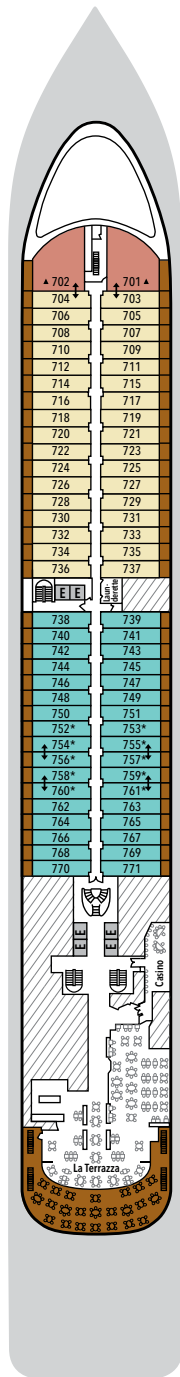

SILVER SPIRIT – Deck Plans

DECK 4

Indochine
Atlantide
Seishin
La Dame

DECK 5

Reception/
Guest Relations
Shore Concierge
Dolce Vita
Venetian Lounge
Conference Room
Future Cruise Sales

DECK 6

Zagara Beauty Spa
Fitness Centre

DECK 7

La Terrazza
Casino

DECK 8

Connoisseur's Corner
Boutique
Arts Café
Silver Note

DECK 9

Pool Deck
Pool Bar
The Grill
Card Room
Panorama Lounge

DECK 10

Jogging Track
Spaccanapoli

DECK 11

Observation
Library

SUITE CATEGORIES

- Owner's Suite ●
- Grand Suite ●
- Royal Suite ●
- Silver Suite ●
- Deluxe Veranda Suite ●
- Superior Veranda Suite ●
- Classic Veranda Suite ●
- Panorama Suite ●
- Vista Suite ●

SPECIFICATIONS

- Crew 411
- Officers International
- Guests 608
- Tonnage 39,519
- Length 691 Feet/210.7 Metres
- Width 87 Feet/26.5 Metres
- Speed 19.5 Knots
- Passenger Decks 8
- 3rd Guest Capacity ▲
- Large Walk-in rain shower *
- Connecting Suites ⇕
- Wheelchair Accessible Suites ♿
- 530, 531, 532, 533
- Built 2009
- Refurbished 2018
- Registry Bahamas