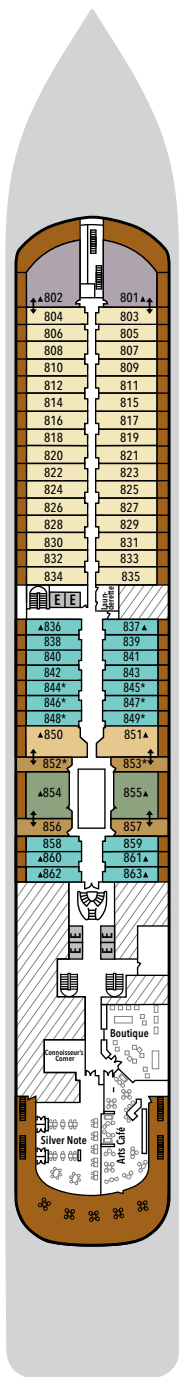

SILVER SPIRIT – Deck Plans

DECK 4

Indochine
Atlantide
Seishin
La Dame

DECK 5

Reception/
Guest Relations
Shore Concierge
Dolce Vita
Venetian Lounge
Conference Room
Future Cruise Sales

DECK 6

Zagara Beauty Spa
Fitness Centre

DECK 7

La Terrazza
Casino

DECK 8

Connoisseur's Corner
Boutique
Arts Café
Silver Note

DECK 9

Pool Deck
Pool Bar
The Grill
Card Room
Panorama Lounge

DECK 10

Jogging Track
Spaccanapoli

DECK 11

Observation
Library

SUITE CATEGORIES

- Owner's Suite ●
- Grand Suite ●
- Royal Suite ●
- Silver Suite ●
- Deluxe Veranda Suite ●
- Superior Veranda Suite ●
- Classic Veranda Suite ●
- Panorama Suite ●
- Vista Suite ●

SPECIFICATIONS

- Crew 411
- Officers International
- Guests 608
- Tonnage 39,519
- Length 691 Feet/210.7 Metres
- Width 87 Feet/26.5 Metres
- Speed 19.5 Knots
- Passenger Decks 8
- 3rd Guest Capacity ▲
- Large Walk-in rain shower *
- Connecting Suites ⇕
- Wheelchair Accessible Suites ♿
- 530, 531, 532, 533
- Built 2009
- Refurbished 2018
- Registry Bahamas