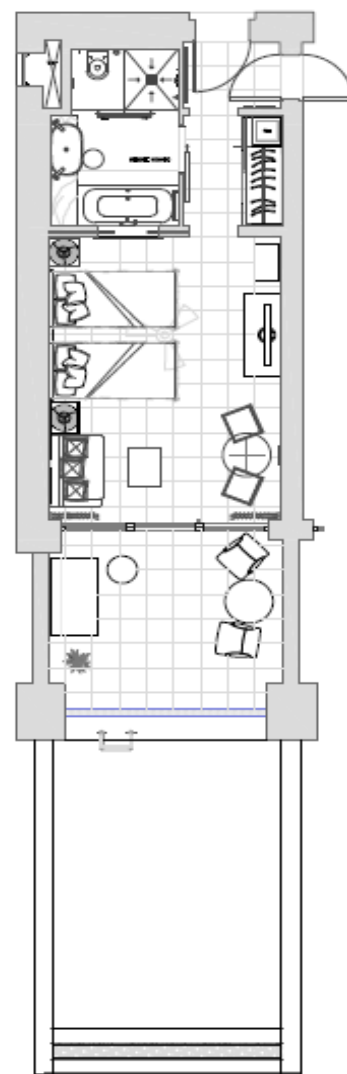

4. Infinity (39m²)
garden/resort view
connects to Infinity Suite

sleeps a maximum of 3 adults or 2 adults and 1 child in sofa bed and 1 baby cot

Find total serenity in our Infinity Rooms (39m²), recharge your senses and refresh your spirit while napping, or enjoying an alfresco drink in your individual infinity pool (23m²), just steps from your Westin Heavenly Bed®. Luxuriate in the sleek and elegant design of your room decorated in a pleasing palette of refined taupe and sand with views over the resort's olive trees, landscaped gardens and swimming pools.

Infinity - King
with sofa bed, private pool

NOTE: Floor plan and image are example only,
actual lay-out or view may be different

Infinity - Twin
with sofa bed, private pool

NOTE: Floor plan and image are example only,
actual lay-out or view may be different