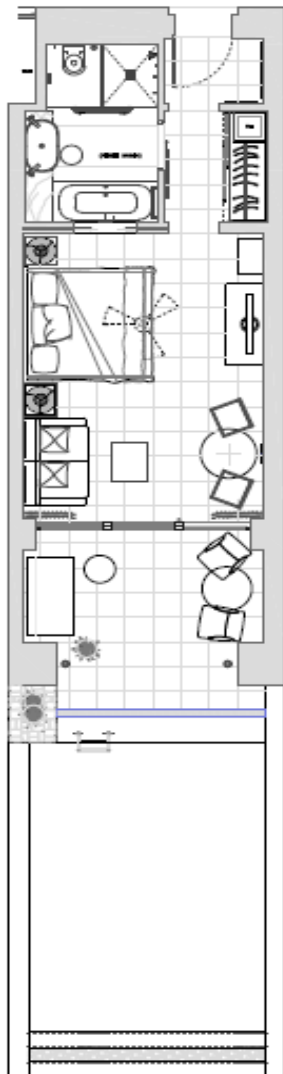

4. Infinity (39m²)
garden/resort view
connects to Infinity Suite

sleeps a maximum of 3 adults or 2 adults and 1 child in sofa bed and 1 baby cot

Find total serenity in our Infinity Rooms (39m²), recharge your senses and refresh your spirit while napping, or enjoying an alfresco drink in your individual infinity pool (23m²), just steps from your Westin Heavenly Bed®. Luxuriate in the sleek and elegant design of your room decorated in a pleasing palette of refined taupe and sand with views over the resort's olive trees, landscaped gardens and swimming pools.

Infinity - King
with sofa bed, private pool

NOTE: Floor plan and image are example only,
actual lay-out or view may be different

Infinity - Twin
with sofa bed, private pool

NOTE: Floor plan and image are example only,
actual lay-out or view may be different